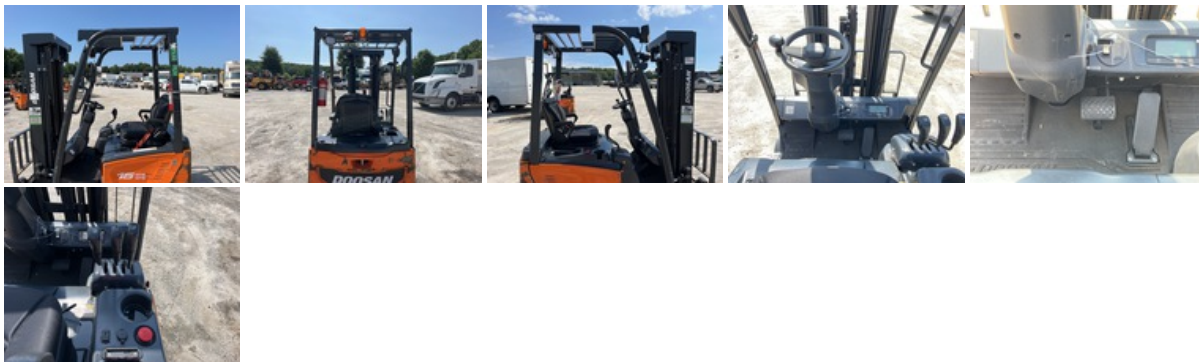

Control Station

Limited Function Check: The main components are in place and operational as noted.

Electrical

Electric: The electrical system was operational.