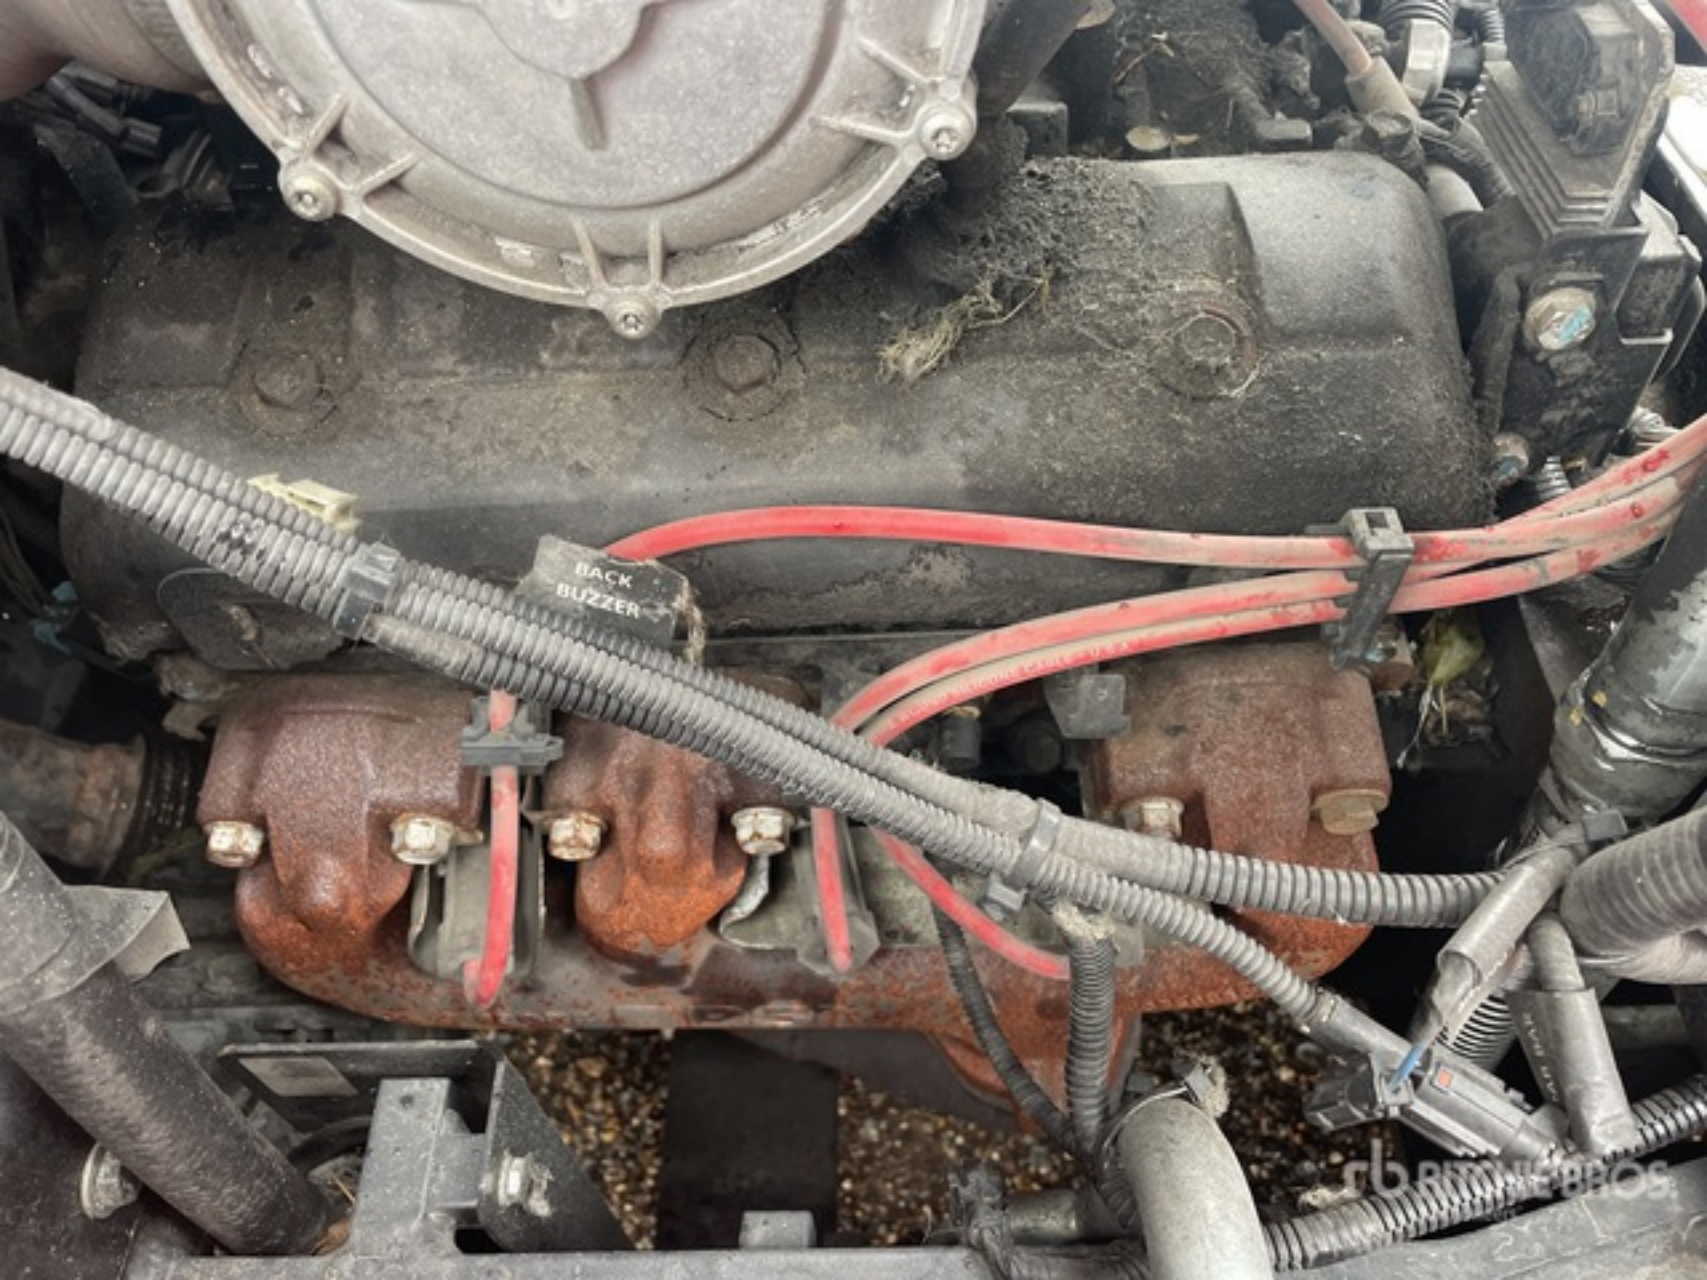

BACK
BUZZER

rb
BROS