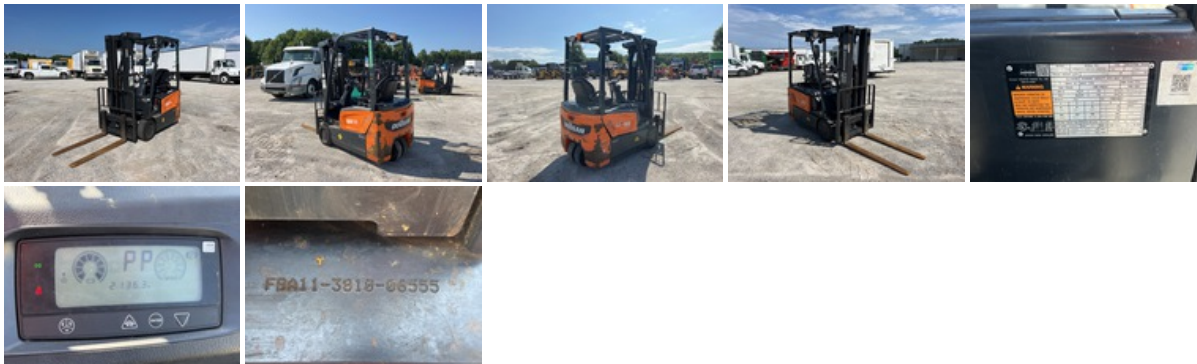

General Appearance

Serial Number / VIN: FBA11381006555

Serial Number Location: MRP

Seller Reference Number: Seller Reference or Fleet Number:

Tires/ Undercarriage: Percentage Rating:

Hour Meter / Odometer: 2136 hrs

Condition: Overall Condition for Age:, Fair

Features: 3 Stage Mast, 187 in Max Lift Height, 83 in Lowered Mast Height, 47 in Forks, Side Shift, 36 V

Model Description

Model Description: 2600 lb

Features

Features: Lift Truck Details:, Number of Mast Stages: 3 Stage Mast, Max Lift Height: 187 in Max Lift Height, Lowered Mast Height: 83 in Lowered Mast Height, 47 in Forks, Side Shift, Electric Powered, 36 V